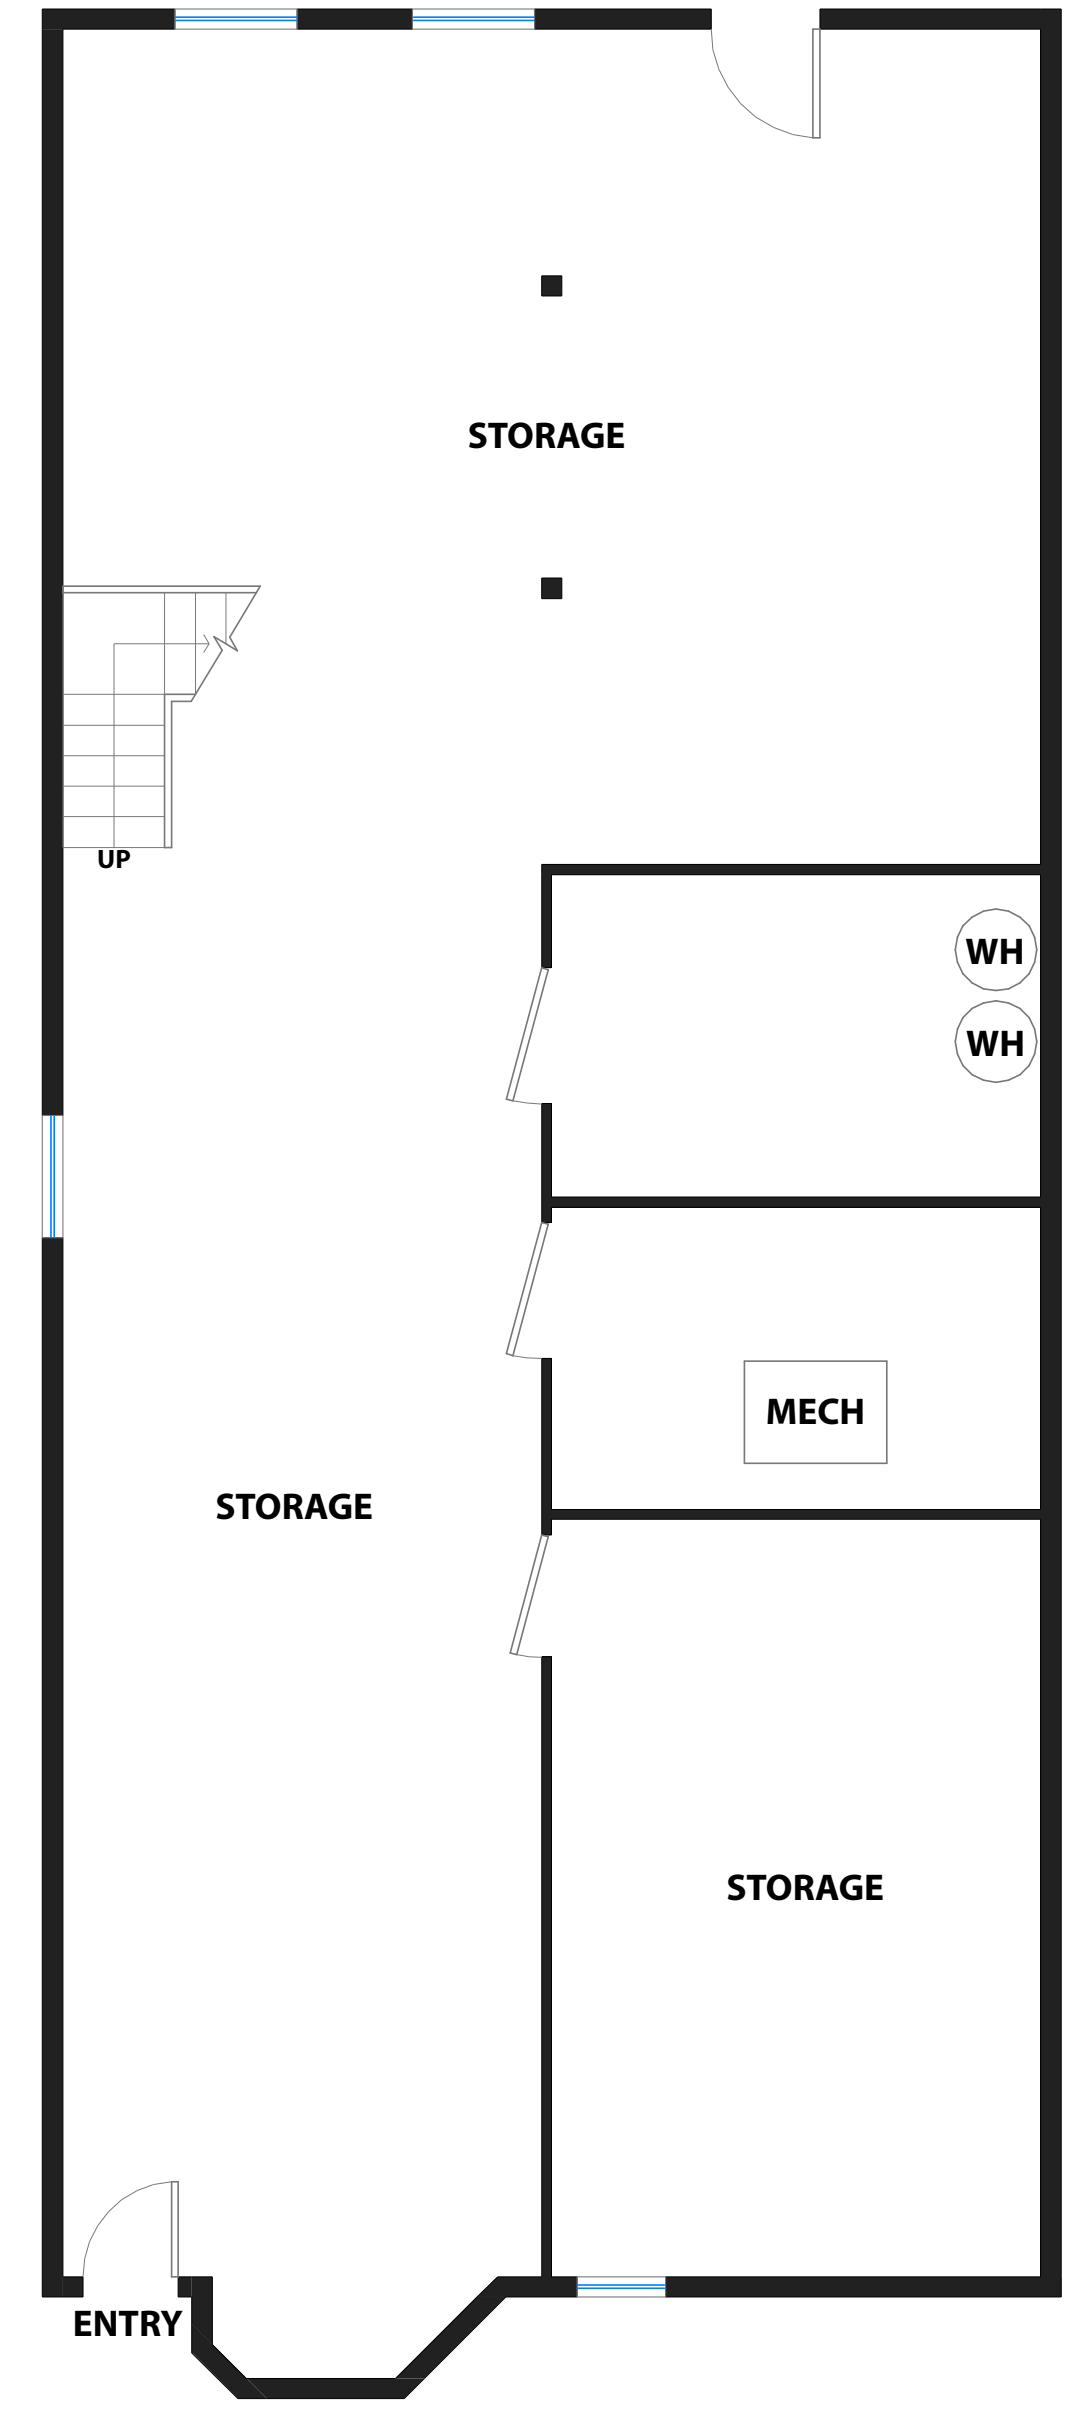

290-292 RICHLAND AVENUE

SAN FRANCISCO, CALIFORNIA

PROPERTY SQF INFORMATION

LIVING SPACE
Square Footage: 2,831 Sq Ft*

* Upper Level: #290 1,475

* Main Level: #292 1,356

NON-LIVING SPACE
Square Footage: 1,420 Sq Ft*

* Lower Level 1,420

APPROXIMATE TOTAL LIVING & NON-LIVING SPACE
Square Footage: 4,251 Sq Ft*

UPPER LEVEL
#290

MAIN LEVEL
#292

LOWER LEVEL