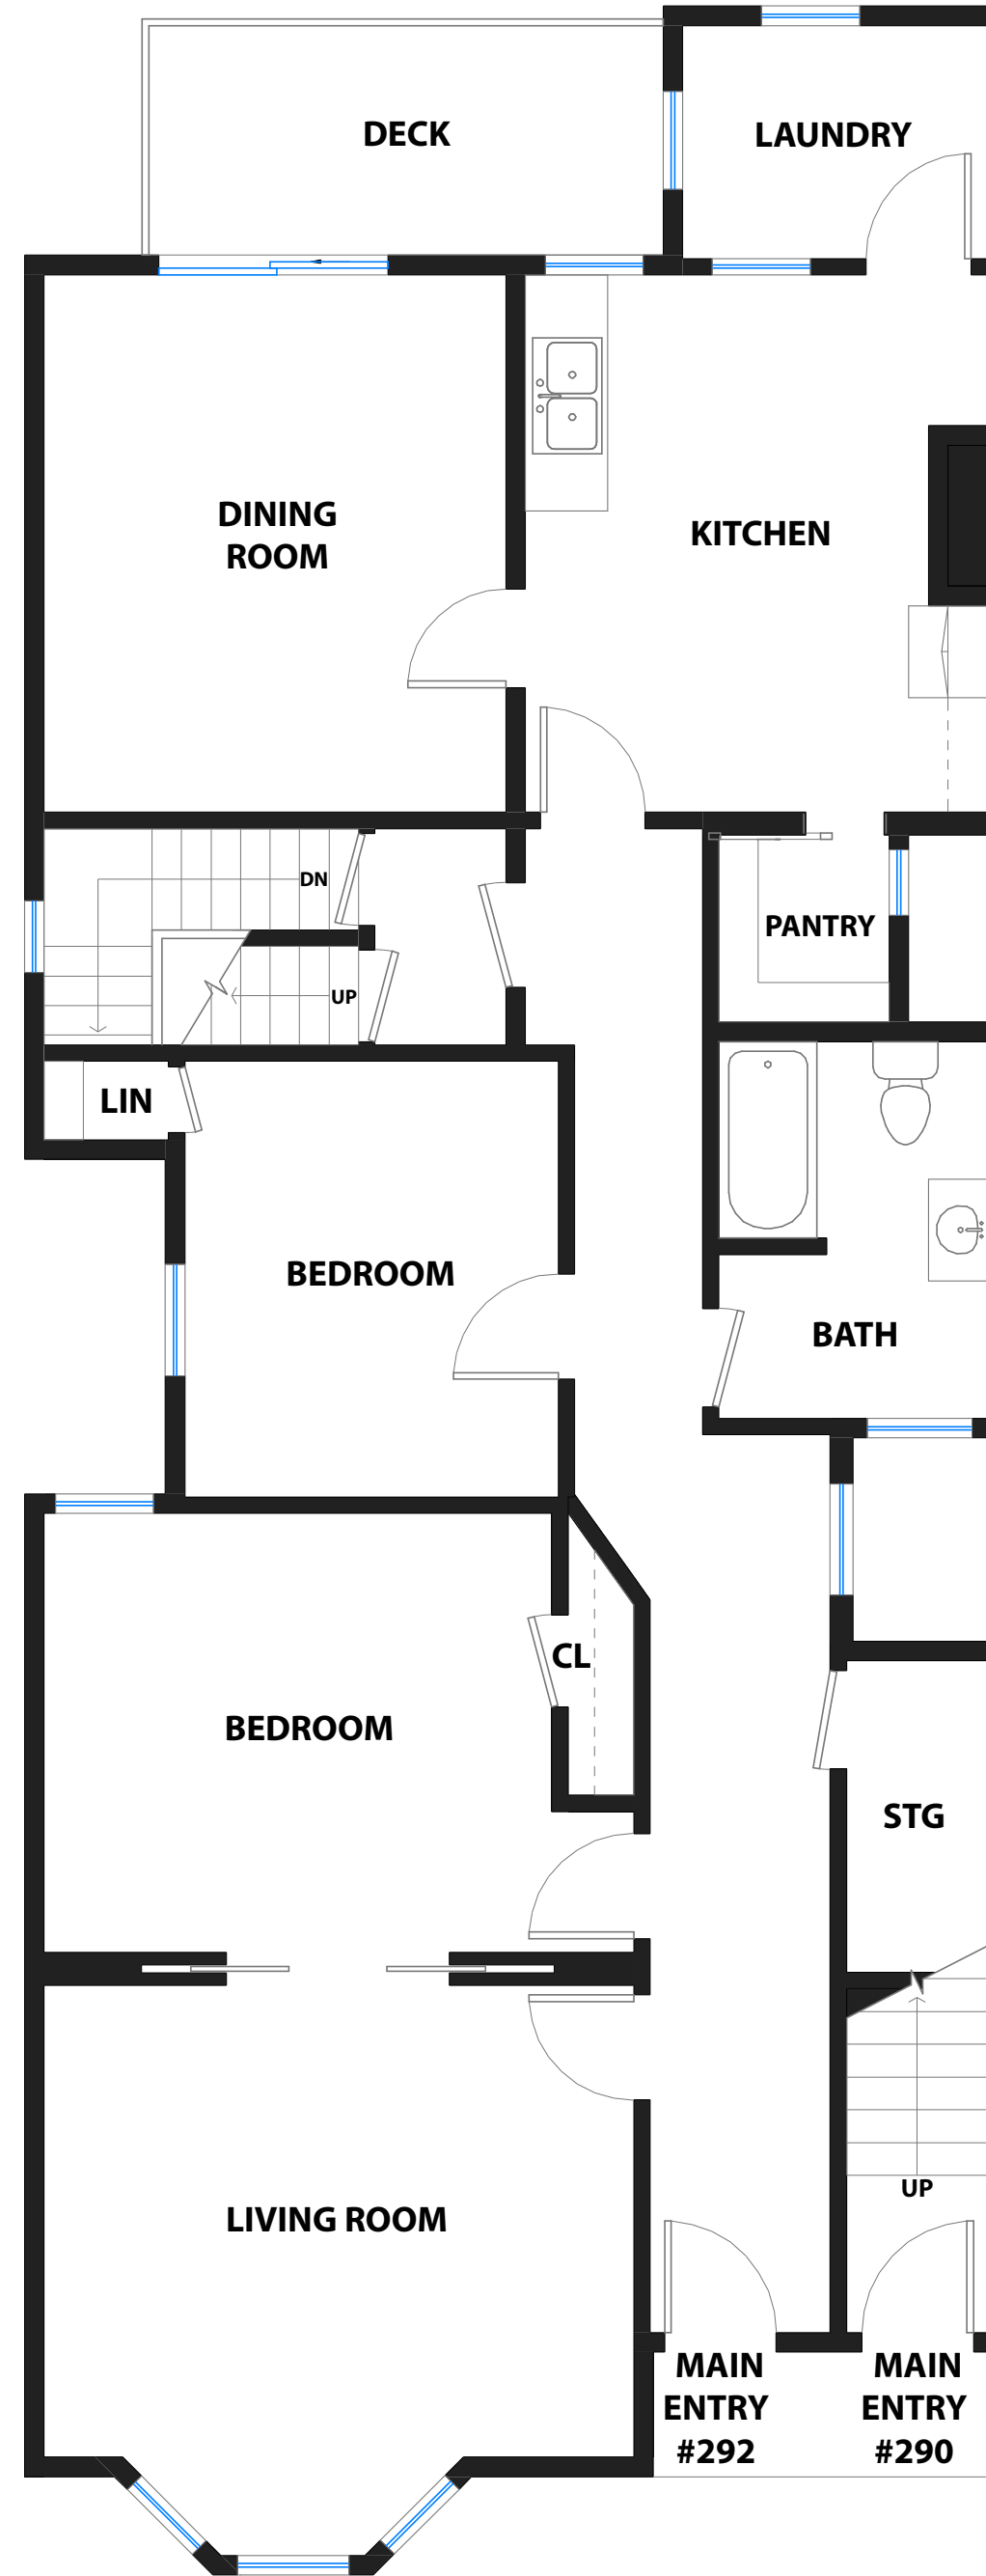

290-292 RICHLAND AVENUE

SAN FRANCISCO, CALIFORNIA

PROPERTY SQF INFORMATION

LIVING SPACE
Square Footage: 2,831 Sq Ft*

* Upper Level: #290 1,475

* Main Level: #292 1,356

NON-LIVING SPACE
Square Footage: 1,420 Sq Ft*

* Lower Level 1,420

APPROXIMATE TOTAL LIVING & NON-LIVING SPACE
Square Footage: 4,251 Sq Ft*

UPPER LEVEL
#290

MAIN LEVEL
#292

LOWER LEVEL