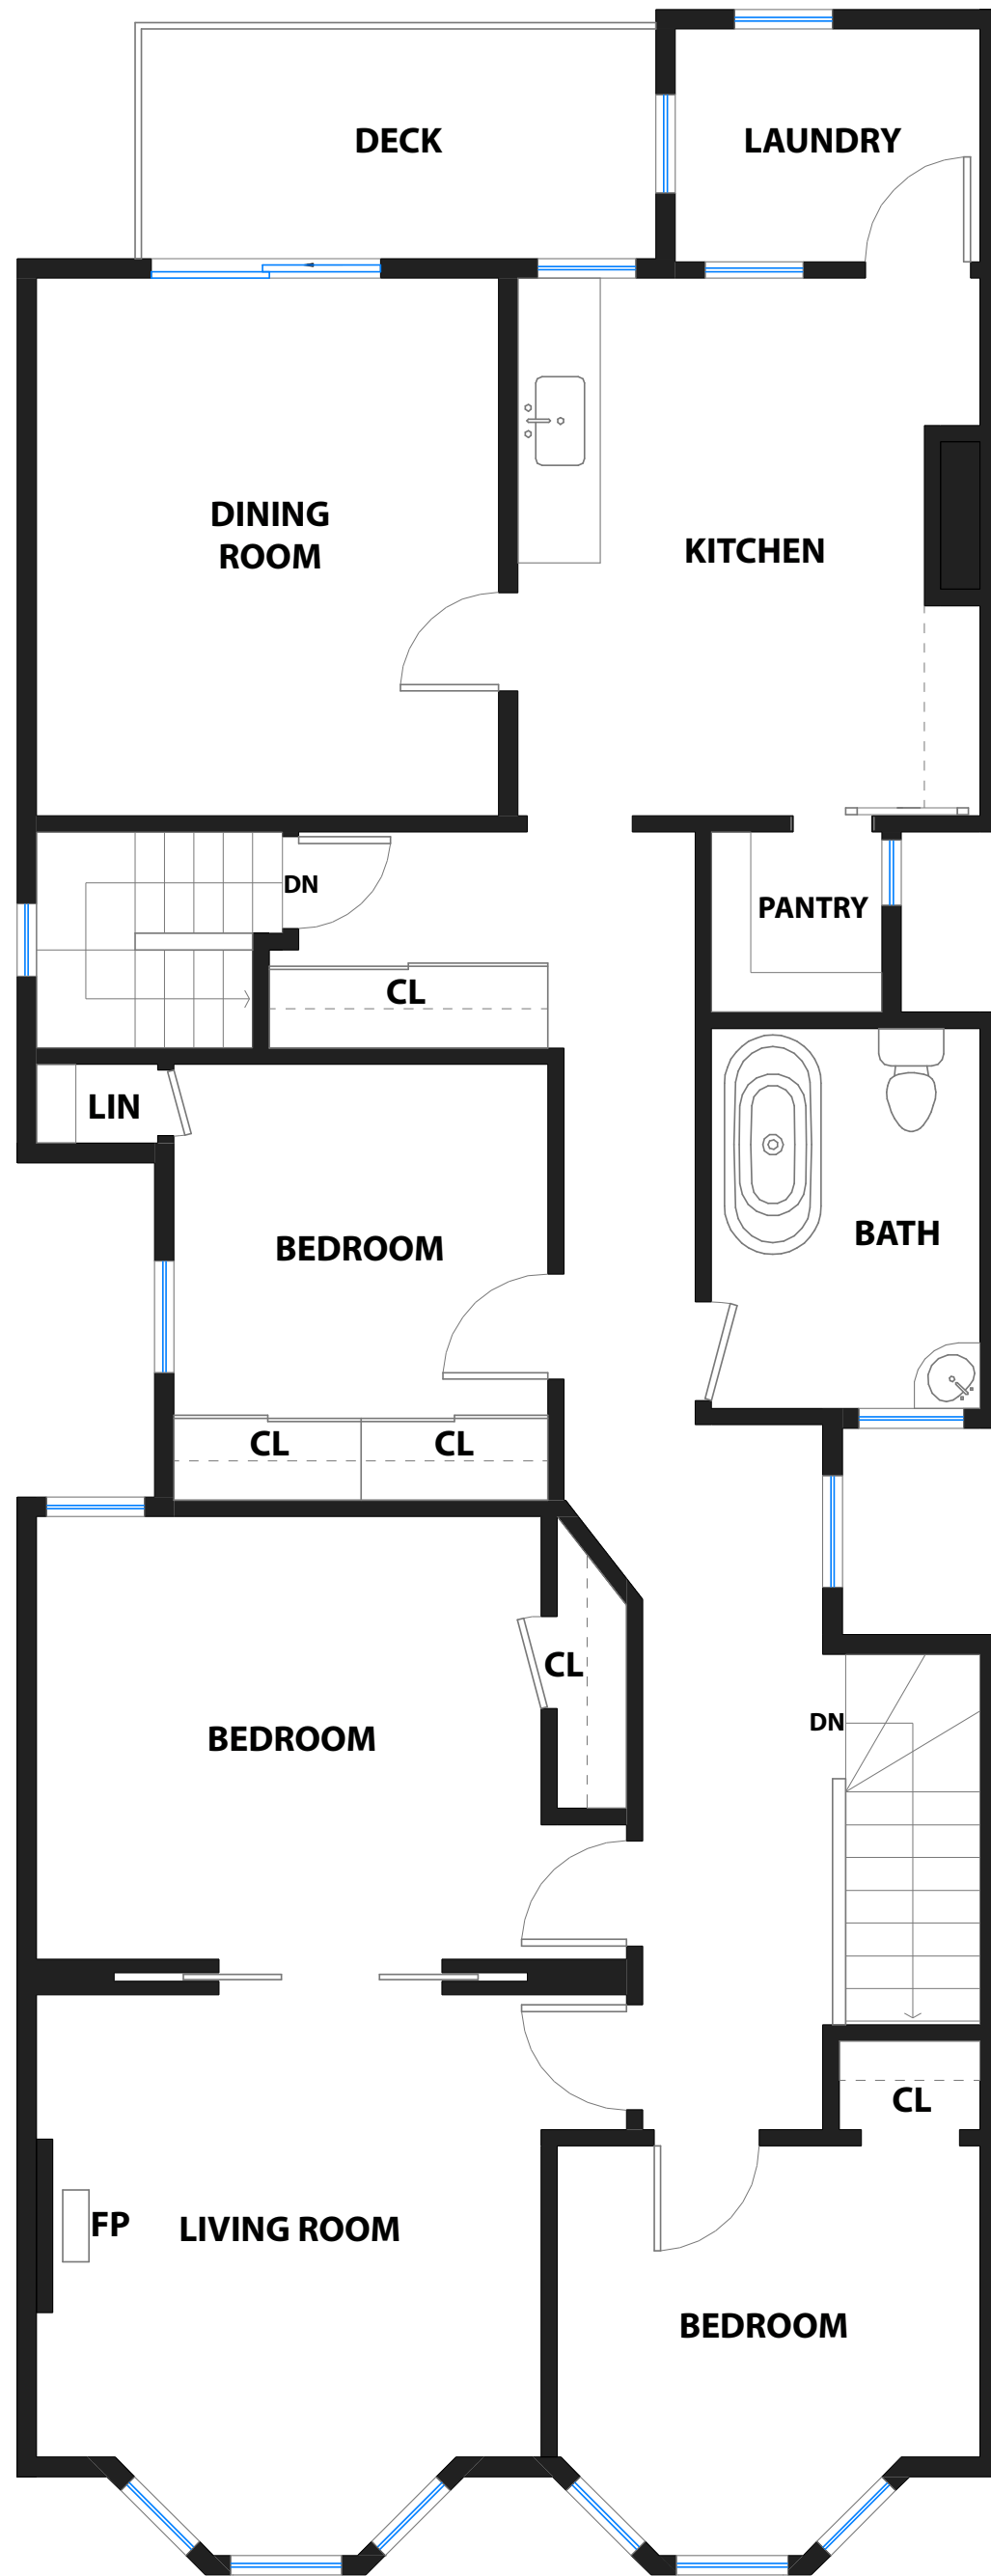

290-292 RICHLAND AVENUE

SAN FRANCISCO, CALIFORNIA

PROPERTY SQF INFORMATION

LIVING SPACE
Square Footage: 2,831 Sq Ft*

* Upper Level: #290 1,475

* Main Level: #292 1,356

NON-LIVING SPACE
Square Footage: 1,420 Sq Ft*

* Lower Level 1,420

APPROXIMATE TOTAL LIVING & NON-LIVING SPACE
Square Footage: 4,251 Sq Ft*

UPPER LEVEL
#290

MAIN LEVEL
#292

LOWER LEVEL